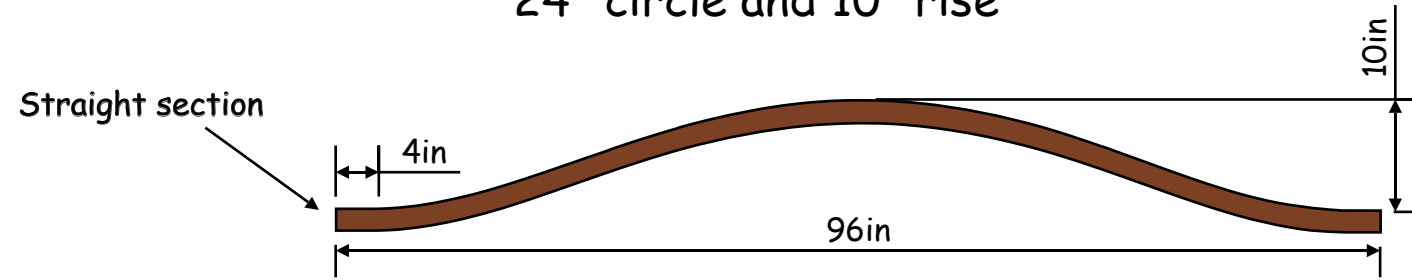

TITLE: Jackson Ranch Gate		
Plow Handle Gates (307) 750-2473	Revision No: 9	DATE: 11/5/09
		SCALE: 1" = 17.6"

4" straight and sunburst
24" circle and 10" rise

Font = Arial Rounded MT Bold